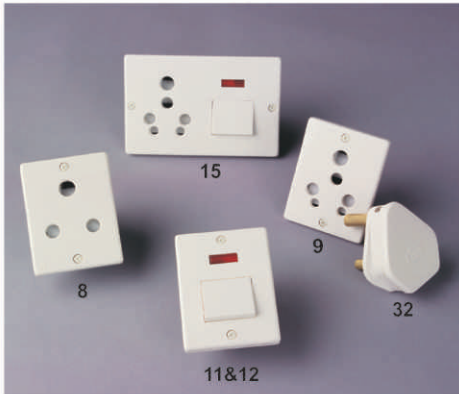

Pure Sequence

From the smart pack of CPL Switches Pvt. Ltd., comes a fair deal ~ **Dil**. A cute, little range of switches and accessories that plays the winning cards of safety, looks and economy.

Dil is packed with all the standard features. And more. The range is so exhaustive, it meets all your needs. Including heavy-duty switches for your air-conditioner and geyser.

With **Dil**, you can expect the unexpected. Play on. And win!

THE **Dil** SERIES