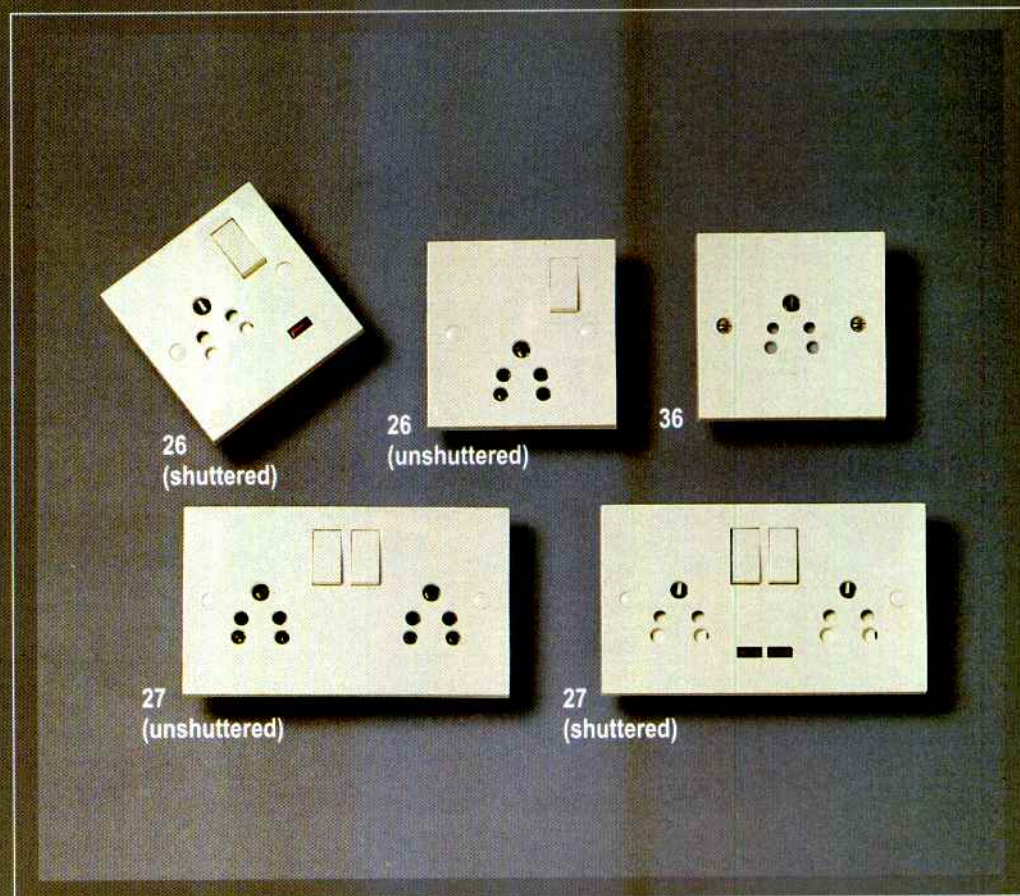

CPL Project.

One of the world's safest range of switches. Crafted from the world's most trusted, fire-retarding material : Urea Formaldehyde.

Project is a unique and complete range - designed using logical combinations of switches, sockets and dimmers for a practical approach towards 'on' and 'off' of life's endless chores that work on electricity.

Be it your lights, fans, air-conditioners, heaters, computers, televisions, microwaves, or that sweet little chime on your main door...

Project incorporates fuse-equipped plug tops, lamp holders, batten holders, TV antenna sockets,